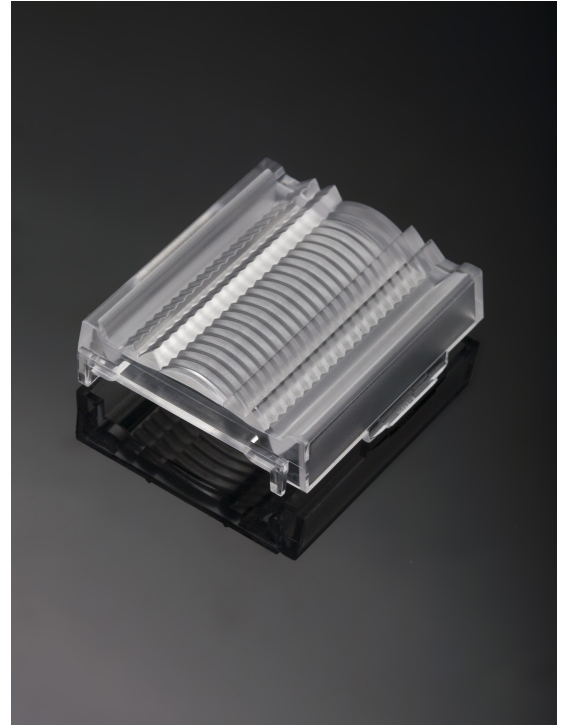

LINNEA-60-END-FL

Long, female end cap compatible with LINNEA-60

TECHNICAL SPECIFICATIONS:

Dimensions	40 mm
Height	11 mm
Fastening	clips
Colour	clear
Box size	398 x 298 x 265 mm
Box weight	8.8 kg
Quantity in Box	918 pcs
ROHS compliant	yes ⓘ

MATERIAL SPECIFICATIONS:

Component	Type	Material	Colour
LINNEA-60-END-FL	Accessory	PC	clear

GENERAL INFORMATION:

NOTE: The typical beam angle will be changed by different color, chip size and chip position tolerance. The typical total beam angle is the full angle measured where the luminous intensity is half of the peak value.