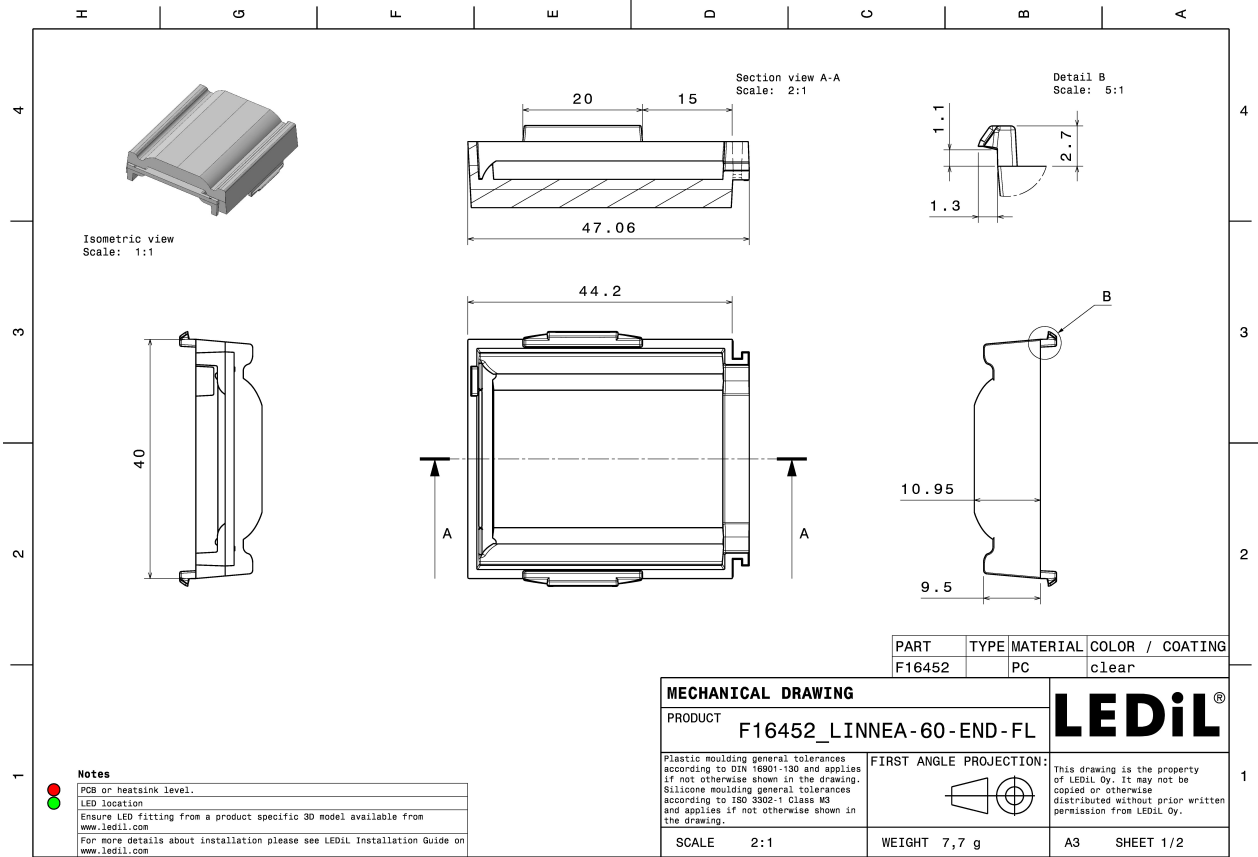

LINNEA-60-END-FL

Long, female end cap compatible with LINNEA-60

TECHNICAL SPECIFICATIONS:

Dimensions	40 mm
Height	11 mm
Fastening	clips
Colour	clear
Box size	398 x 298 x 265 mm
Box weight	8.8 kg
Quantity in Box	918 pcs
ROHS compliant	yes ⓘ

MATERIAL SPECIFICATIONS:

Component	Type	Material	Colour
LINNEA-60-END-FL	Accessory	PC	clear

GENERAL INFORMATION:

NOTE: The typical beam angle will be changed by different color, chip size and chip position tolerance. The typical total beam angle is the full angle measured where the luminous intensity is half of the peak value.