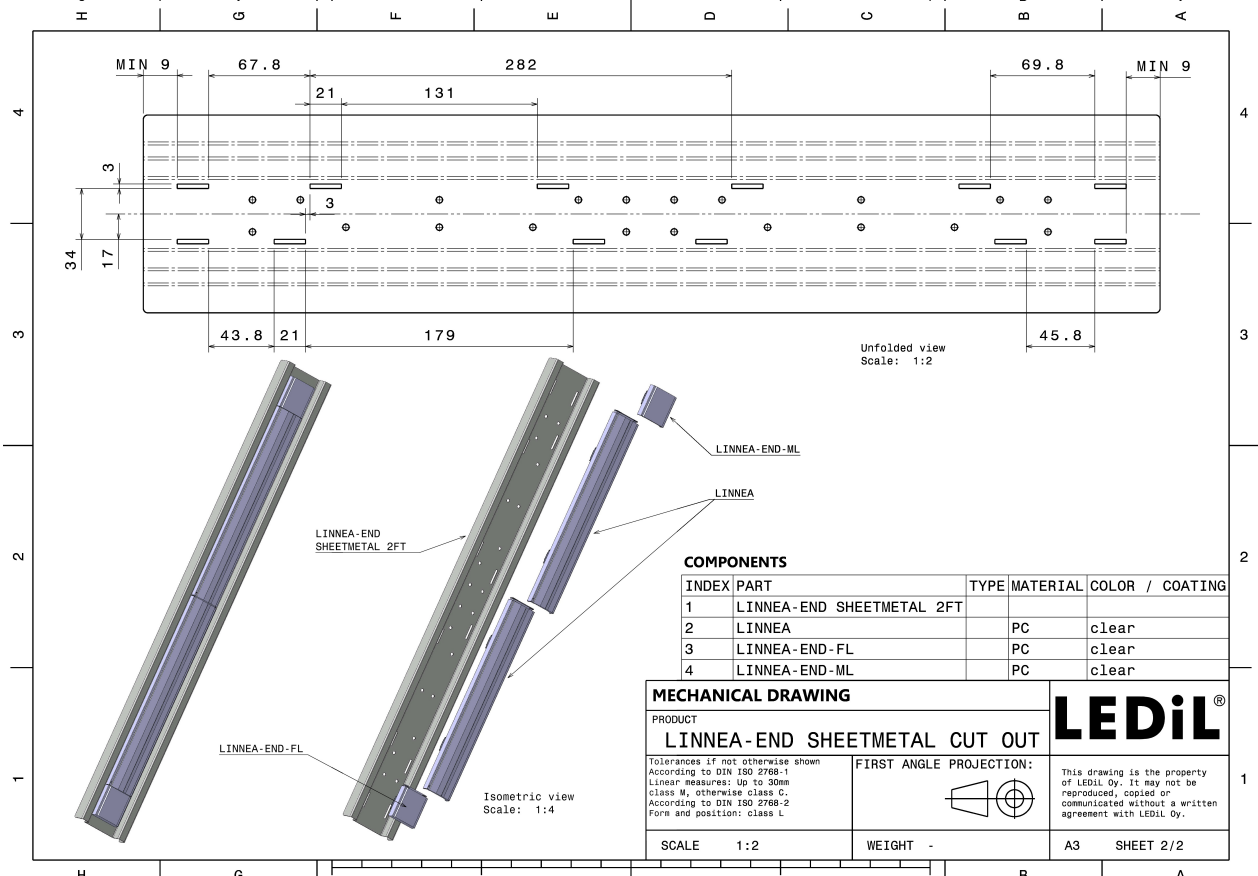

LINNEA-60-END-FL

Long, female end cap compatible with LINNEA-60

TECHNICAL SPECIFICATIONS:

Dimensions	40 mm
Height	11 mm
Fastening	clips
Colour	clear
Box size	398 x 298 x 265 mm
Box weight	8.8 kg
Quantity in Box	918 pcs
ROHS compliant	yes ⓘ

MATERIAL SPECIFICATIONS:

Component	Type	Material	Colour
LINNEA-60-END-FL	Accessory	PC	clear

GENERAL INFORMATION:

NOTE: The typical beam angle will be changed by different color, chip size and chip position tolerance. The typical total beam angle is the full angle measured where the luminous intensity is half of the peak value.